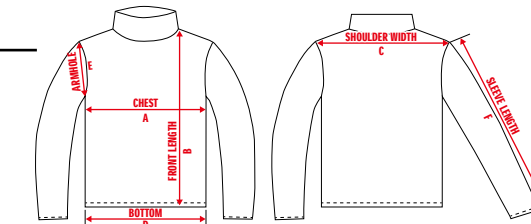

TEAM SOFTSHELL SPORT JACKET

PARTS OF MEASUREMENT	XS	S	M	L	XL	XXL	3XL
CHEST	51	53	55	57	59	61	63
FRONT LENGTH	68	70	72	74	76	78	80
SHOULDER WIDTH	43	45	47	49	51	53	55
ARMHOLE	24	25	26	27	28	29	30
SLEEVE LENGTH	62	63	64	66	68	70	72